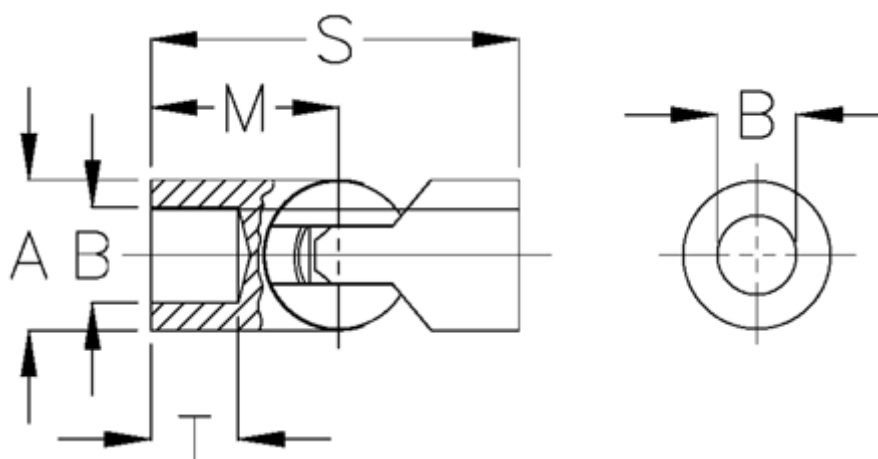

Data Sheet

Article number: 07840400

Description: Ball joint, single 0.840.400
0.840.400

Measures

A	= 40
B H7	= 20
M	= 50.0
Max torque (Nm)	= 160
s	= 100
T	= 24